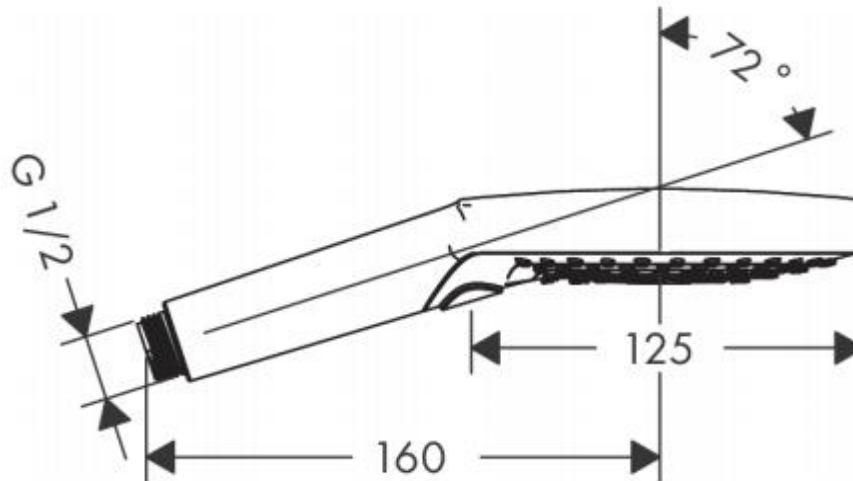

SPECIFICATION SHEET - fittings

BRAND:	hansgrohe	Product Photo:
ORIGIN:	Germany	
SERIES:	Handshowers	
PRODUCT DESCRIPTION:	Raindance Select S 120 3jet PowderRain • with Rain, PowderRain and WhirlAir sprays • Flow rate: 11 l/min. at 3 bar	
MODEL No.	26014 000	
FINISH/COLOUR:	Chrome	
DIMENSIONS:	shower head size: 125mm	
OPTIONAL MATCHING PARTS:		

Technical Informations: Suitable for continous flow water heater

REMINDER:	Pipe flushing must be done before faucets are installed. Failure to do so voids the warranty.
	Do not use cleaners containing abrasive cleansers, ammonia, bleach, acids, waxes, alcohol, solvents or other products not recommended for chrome.
	All information is for reference only, installation shall always be based on the actual product delivered.